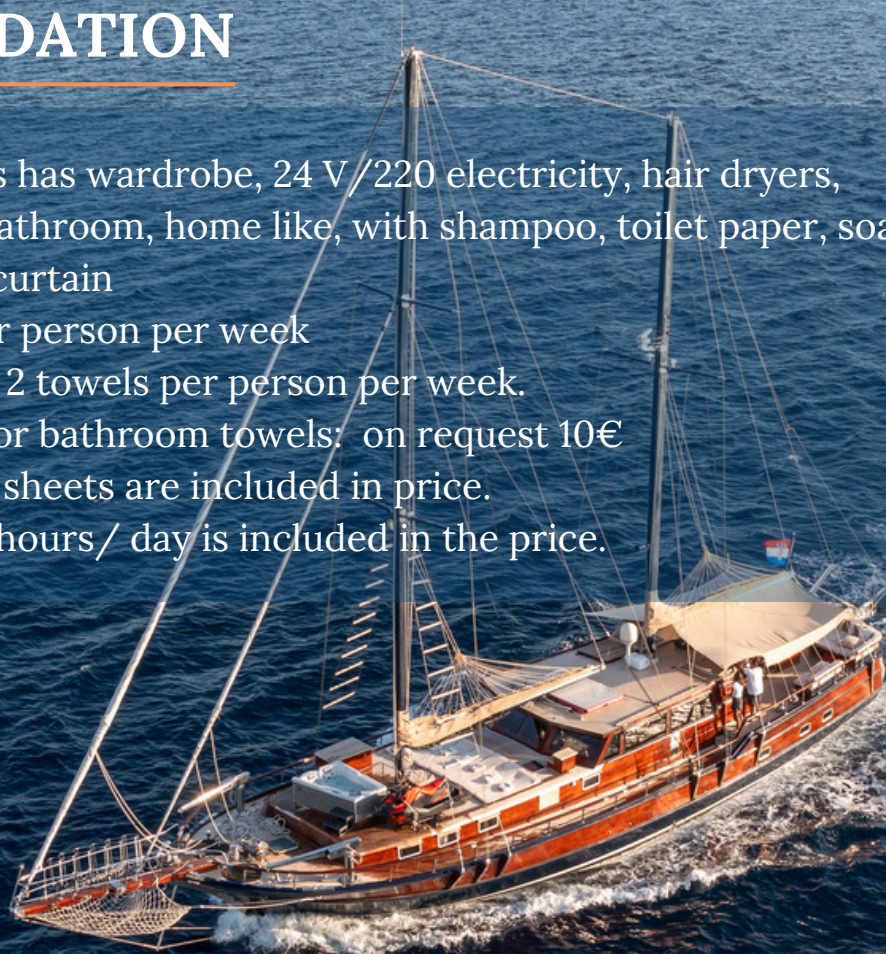

Relaxing front decksunbathing area with deck chairs and jacuzzi

PACHA

ACCOMMODATION

Each of the cabins has wardrobe, 24 V/220 electricity, hair dryers, its own en suite bathroom, home like, with shampoo, toilet paper, soap, shower box with curtain

Beach towels: 1 per person per week

Bathroom towels: 2 towels per person per week.

Additional beach or bathroom towels: on request 10€

Bedding info: bed sheets are included in price.

Air-condition: 24 hours/ day is included in the price.